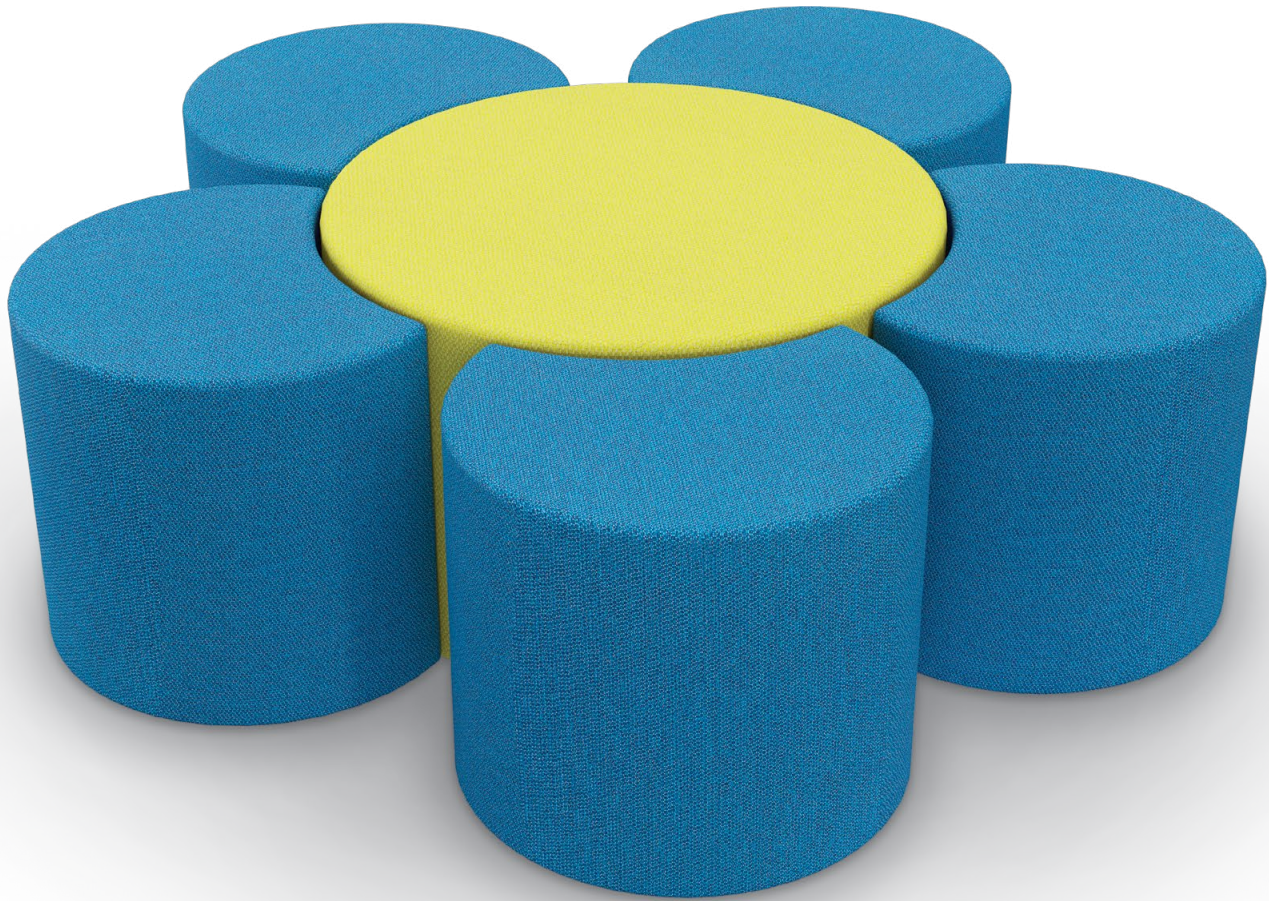

BLOSSOM SOFT SEATING SET (5 PETAL)

Put a smile on your space!

Grow your students' imaginations with fun and configurable soft seating.

BLOSSOM SOFT SEATING SET (5 PETAL)

- Configurable Blossom soft seating creates a vibrant garden of imagination in your classroom and learning spaces.
- Blossom is a fun and inspiring addition to your early childhood or K-5 environments, adding function in the form of mobile and configurable seating.
- Each set includes five petal stools and one 26" round center stool. Frame constructed utilizing construction grade plywood and hardwood for durability and flexibility.
- High density CAL117-2013 compliant foam provides seating comfort. Nylon glides on bottom base.
- SCS Indoor Advantage Gold Certified.

This product is customizable! View our most up-to-date fabric and finish catalog online by scanning the QR code or visiting moorecoinc.com/materials

PART NO.	ITEM	DIMENSIONS	SHIP WT.
BL26-XXXX-S5-XXXX-G	Blossom Soft Seating Set (5 Petal) - Glides	18"H × 57.5"W × 55.5"D	135 lbs