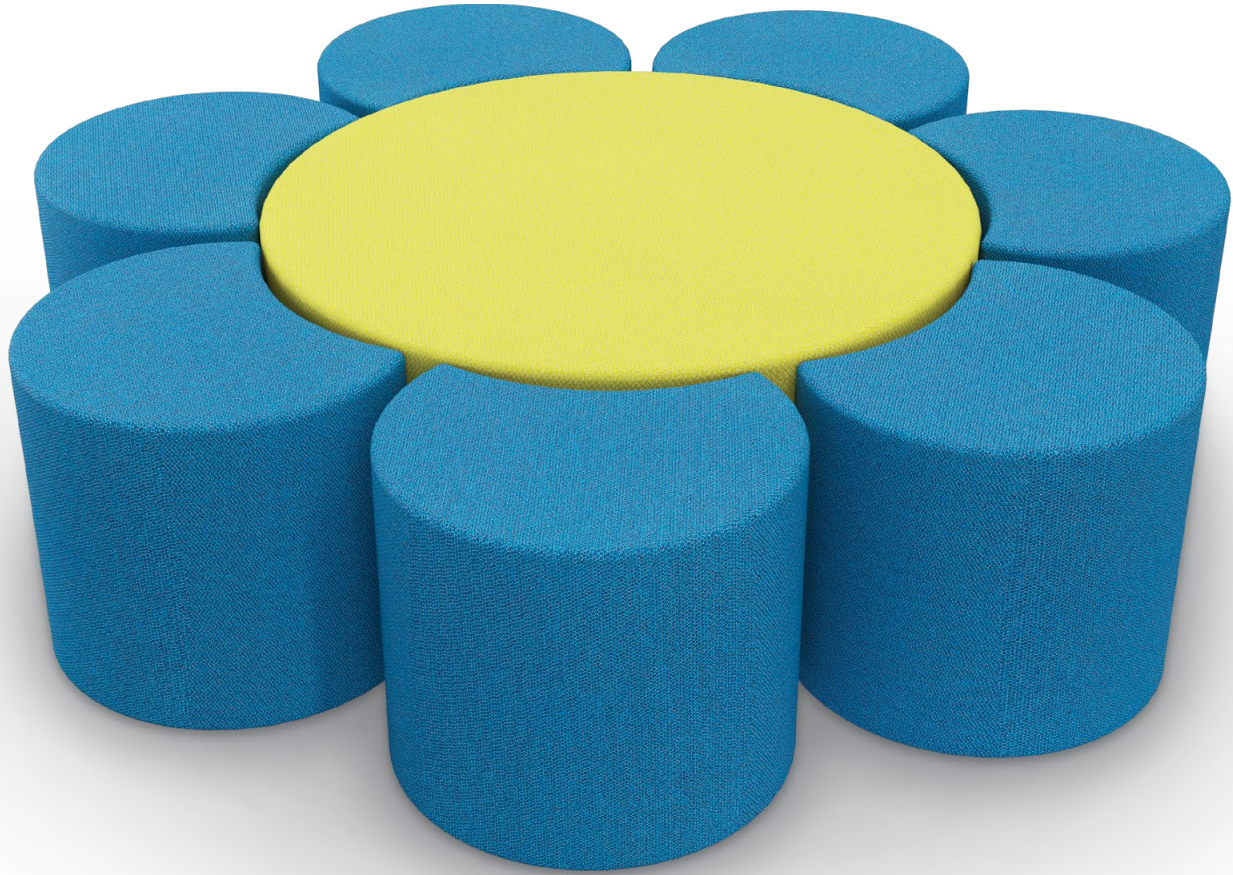

# BLOSSOM SOFT SEATING SET (7 PETAL)

Put a smile on your space!

Grow your students' imaginations with fun and configurable soft seating.

## BLOSSOM SOFT SEATING SET (7 PETAL)

- Configurable Blossom soft seating creates a vibrant garden of imagination in your classroom and learning spaces.
- Blossom is a fun and inspiring addition to your early childhood or K-5 environments, adding function in the form of mobile and configurable seating.
- Each set includes seven petal stools and one 36" round center stool. Frame constructed utilizing construction grade plywood and hardwood for durability and flexibility.
- High density CAL117-2013 compliant foam provides seating comfort. Nylon glides on bottom base.
- SCS Indoor Advantage Gold Certified.

This product is customizable! View our most up-to-date fabric and finish catalog online by scanning the QR code or visiting [moorecoinc.com/materials](https://moorecoinc.com/materials)

PART NO.	ITEM	DIMENSIONS	SHIP WT.
BL36-XXXX-S7-XXXX-G	Blossom Soft Seating Set (7 Petal) - Glides	18"H × 68.3"W × 67.3"D	190 lbs