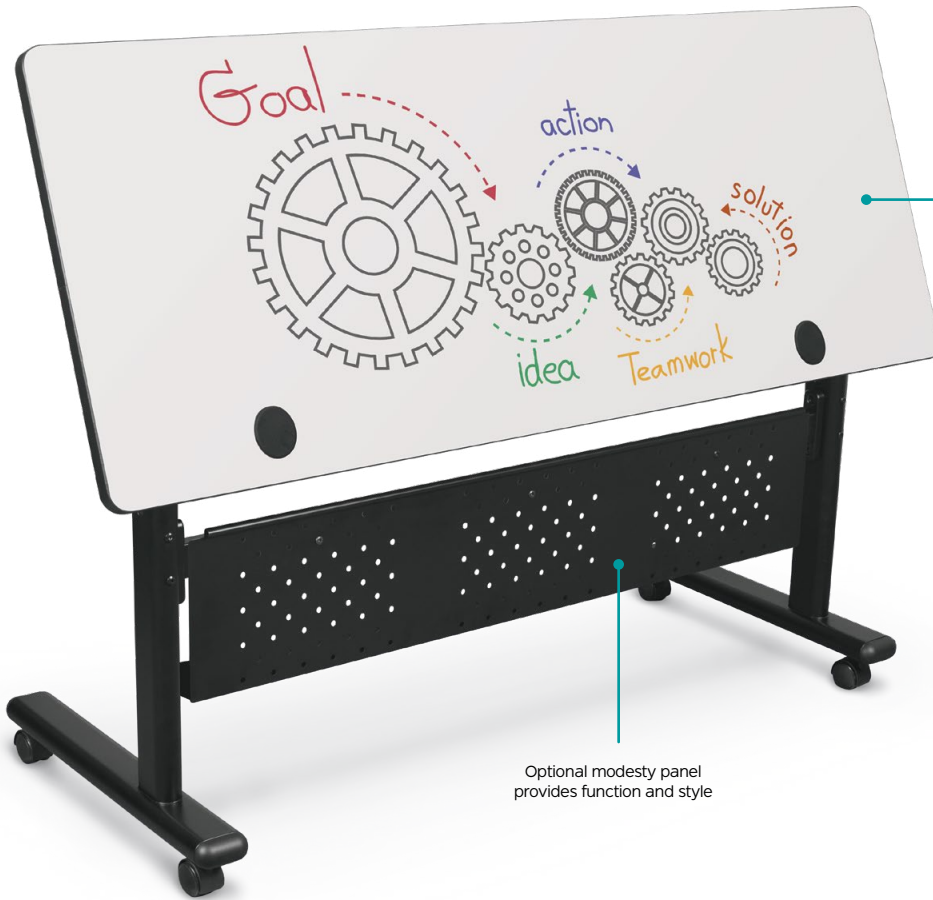

HEIGHT ADJUSTABLE FLIPPER TABLE

Sit/Stand Conference & Training Tables (28.5" – 45")

Sit to stand tables for any space.

Flexible adjustment range accommodates virtually any function.

MOORECO™

A whiteboard top adds extra functionality to any flip top table

Optional modesty panel provides function and style

Clamp Mount Outlet & USB Charger provides convenient desktop charging and power.

Optional flexible rubber ganging device

HEIGHT ADJUSTABLE FLIPPER TABLE (28.5" - 45")

- Sit-to-stand tables for any space and any age. The Height Adjustable Flipper Table features a flexible adjustment range to accommodate virtually any function.
- Tables adjust from 28-½" to 45" high, designed to allow easy viewing with stadium style seating in larger training room environments. Tables can be used with chairs, stools, or while standing.
- Each features a 1" thick HPL top available in multiple standard laminates, or can be customized with any HPL and edge band.
- Tops flip back with a simple one handed lever mechanism to allow for easy transport and nesting for compact storage.
- The black powder-coated steel frame includes a stabilizing stretcher bar and 2" casters (two locking). Optional modesty panel available for 60" and 72" tables.
- Tested to support up to 300 lbs.
- SCS Indoor Advantage Gold Certified.

PART NO.	ITEM	DIMENSIONS	SHIP WT.
PRODUCT			
90316-XXXX-XX	Height Adjustable Flipper Table - 6024 Rectangle	28.5" - 45"H × 60"W × 24"D	90 lbs
90317-XXXX-XX	Height Adjustable Flipper Table - 7224 Rectangle	28.5" - 45"H × 72"W × 24"D	102 lbs
90315-XXXX-XX	Height Adjustable Flipper Table - 4824 Half Round	28.5" - 45"H × 48"W × 24"D	72 lbs
OPTIONAL ACCESSORIES			
66626	Modesty Panel - 6024 Table	9.5"H × 46.5"W × 3.3"D	10 lbs
66627	Modesty Panel - 7224 Table	9.5"H × 58.3"W × 3.3"D	12 lbs
66675	Clamp Mount Outlet & USB Charger	5.3"H × 7.3"W × 3"D	3 lbs
66640	Ganging Device for Training Tables (set of 2)	1.6"H × 4.5"W × .3"D	3 lbs