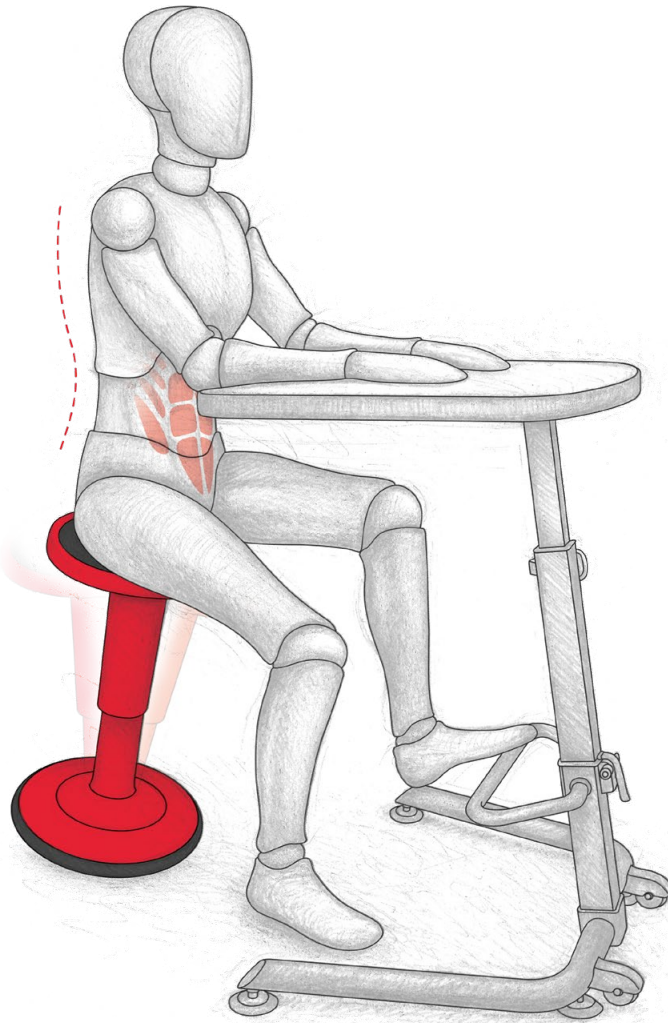

HIERARCHY GROW STOOL®

Height Adjustable Wobble Stool

Bright addition to any active classroom.

Height adjustable with wobble action to encourage micro-movement.

HIERARCHY GROW STOOL®

- Bright addition to any active classroom. The Hierarchy Grow Stool is adjustable with wobble action to encourage micro-movement.
- Adjustable and colorful stool will add fun and function to any environment. Colors coordinate with our line of Hierarchy products.
- Wobble action and swiveling seat encourage micro-movement to help bleed off excess energy. Helps promote improved upright posture and increased focus while working.
- Available in two sizes and nine colors. Shorter stool is height adjustable from 14" to 18", and taller stool adjusts from 17" to 24" to accommodate a variety of users.
- Comfortable and ergonomic stool made with durable and lightweight plastic.
- Available in non-swivel version (longer lead times and MOQ apply).
- Optional seat pad available to enhance comfort while promoting improved posture and increased focus. Snaps easily on to either size Grow Stool.
- SCS Indoor Advantage Gold Certified.

COLOR OPTIONS:

PART NO.	DESCRIPTION	DIMENSIONS	SHIP WT.
PRODUCT			
50960-XXXX	Short Stool (Specify Color)	14" - 18"H × 13"W × 13"D	11 lbs
50960N-XXXX	Short Stool - Non-Swiveling (Specify Color)	14" - 18"H × 13"W × 13"D	11 lbs
50970-XXXX	Tall Stool (Specify Color)	17" - 24"H × 13"W × 13"D	13 lbs
50970N-XXXX	Tall Stool - Non-Swiveling (Specify Color)	17" - 24"H × 13"W × 13"D	13 lbs
OPTIONAL ACCESSORIES			
59073	Seat Pad	2.8"H × 14.5"W × 14.5"D	4 lbs