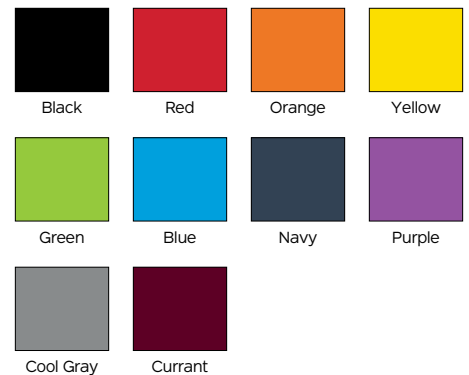

HIERARCHY GROW STOOL®

Height Adjustable Wobble Stool

Bright addition to any active classroom.

Height adjustable with wobble action to encourage micro-movement.

HIERARCHY GROW STOOL®

- Bright addition to any active classroom. The Hierarchy Grow Stool is adjustable with wobble action to encourage micro-movement.
- Adjustable and colorful stool will add fun and function to any environment. Colors coordinate with our line of Hierarchy products.
- Wobble action and swiveling seat encourage micro-movement to help bleed off excess energy. Helps promote improved upright posture and increased focus while working.
- Available in two sizes and nine colors. Shorter stool is height adjustable from 14" to 18", and taller stool adjusts from 17" to 24" to accommodate a variety of users.
- Comfortable and ergonomic stool made with durable and lightweight plastic.
- Available in non-swivel version (longer lead times and MOQ apply).
- Optional seat pad available to enhance comfort while promoting improved posture and increased focus. Snaps easily on to either size Grow Stool.
- SCS Indoor Advantage Gold Certified.

COLOR OPTIONS:

PART NO.	DESCRIPTION	DIMENSIONS	SHIP WT.
PRODUCT			
50960-XXXX	Short Stool (Specify Color)	14" - 18"H × 13"W × 13"D	11 lbs
50960N-XXXX	Short Stool - Non-Swiveling (Specify Color)	14" - 18"H × 13"W × 13"D	11 lbs
50970-XXXX	Tall Stool (Specify Color)	17" - 24"H × 13"W × 13"D	13 lbs
50970N-XXXX	Tall Stool - Non-Swiveling (Specify Color)	17" - 24"H × 13"W × 13"D	13 lbs
OPTIONAL ACCESSORIES			
59073	Seat Pad	2.8"H × 14.5"W × 14.5"D	4 lbs