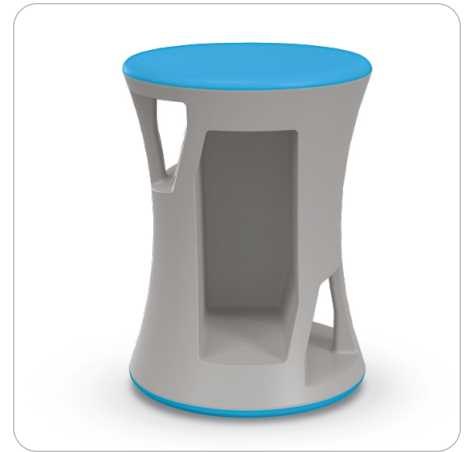

HIERARCHY FLIPZ STOOL

Stacking/Rocking Stool

HIERARCHY FLIPZ STOOL

- The unique, modern, and ergonomic design of the Hierarchy Flipz Stacking Rocking Stool fits right in today's classroom, allowing kids to be active even while sitting.
- Colorful options coordinate flawlessly with our line of Hierarchy furniture and maker space products.
- Double-ended stool can be used on one end as stationary seating and on the other as a rocking stool, offering gentle movement in all directions.
- Works like an exercise ball to keep a child's body moving, burning off extra energy and providing an outlet for restlessness.
- Body is lightweight and easy to move, but durable enough to stand up to every day use. Features a handle on each end for easy flipping, as well as storage compartments.
- Each end is made with slip resistant rubber to keep the stool stable on any flooring material. Stools stack for easy storage when not in use.
- SCS Indoor Advantage Gold Certified.

COLOR OPTIONS:

PART NO.	ITEM	DIMENSIONS	SHIP WT.
83464-XXXX*	Hierarchy Flipz Stacking Rocking Stool (Specify Color)	17.1"H x 12"W x 12"D	7 lbs

MOORECO™

MOORECO INC
2885 Lorraine Avenue | Temple, TX 76501
p: 800.749.2258 | f: 866.888.7483
moorecoinc.com