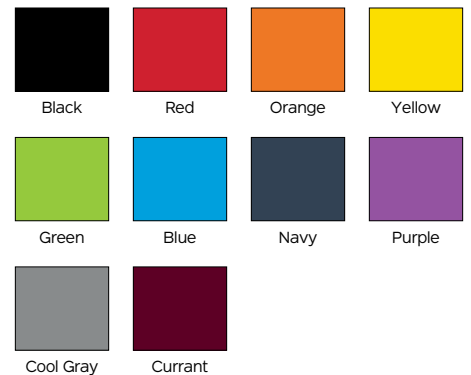

HIERARCHY FLIPZ STOOL

Stacking/Rocking Stool

HIERARCHY FLIPZ STOOL

- The unique, modern, and ergonomic design of the Hierarchy Flipz Stacking Rocking Stool fits right in today's classroom, allowing kids to be active even while sitting.
- Colorful options coordinate flawlessly with our line of Hierarchy furniture and maker space products.
- Double-ended stool can be used on one end as stationary seating and on the other as a rocking stool, offering gentle movement in all directions.
- Works like an exercise ball to keep a child's body moving, burning off extra energy and providing an outlet for restlessness.
- Body is lightweight and easy to move, but durable enough to stand up to every day use. Features a handle on each end for easy flipping, as well as storage compartments.
- Each end is made with slip resistant rubber to keep the stool stable on any flooring material. Stools stack for easy storage when not in use.
- SCS Indoor Advantage Gold Certified.

COLOR OPTIONS:

PART NO.	ITEM	DIMENSIONS	SHIP WT.
83464-XXXX*	Hierarchy Flipz Stacking Rocking Stool (Specify Color)	17.1"H x 12"W x 12"D	7 lbs

MOORECO™

MOORECO INC
2885 Lorraine Avenue | Temple, TX 76501
p: 800.749.2258 | f: 866.888.7483
moorecoinc.com