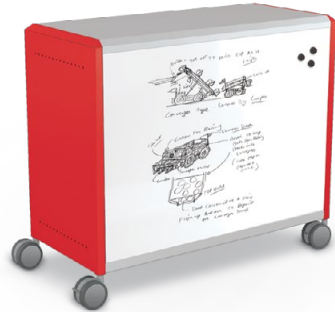

Compass Cabinet Accessories & Options

Porcelain Steel Back Panel
(Available on all sizes)