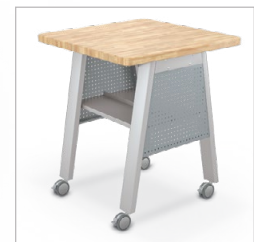

Compass Makerspace Table

42"H + Butcher Block Top

Part Number	Description	Dimensions
91696-A-BUTCHER	6030 Butcher Block	42.6"H x 60"W x 30"D
91696-B-BUTCHER	7230 Butcher Block	42.6"H x 72"W x 30"D
91696-C-BUTCHER	6036 Butcher Block	42.6"H x 60"W x 36"D
91696-D-BUTCHER	7236 Butcher Block	42.6"H x 72"W x 36"D
91697-E-BUTCHER	3636 Butcher Block	42.6"H x 36"W x 36"D
52990-XXXX	Pegboard Side Panels (2)	19"H x 21.7"W x 1.5"D
91698	Table Shelves 3636 (2)	1.9"H x 29"W x 9"D
91699	Table Shelves (2)	1.9"H x 58.2"W x 9"D