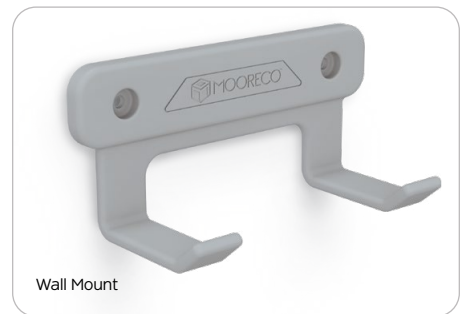

# COMPASS PORCELAIN STEEL LAPBOARD

Group learning and sharing made easy.

Porcelain lapboards are versatile and make learning fun.

MOORECO™

Single Docking Channel + Double Marker Tray

Double Docking Channel + Marker Tray

Wall Mount

Desktop Clamp Mount

## COMPASS PORCELAIN STEEL LAPBOARD

- Group learning and sharing made easy. Porcelain lapboards are versatile, erasable, and make learning fun.
- Compact magnetic porcelain steel hand-held panels provide easy group communication and collaboration. Designed to work with a wide variety of accessories, giving you maximum flexibility for classroom activities and projects.
- Accessories include marker trays, marker clips, clamp mounts for desktop use (fit desktops from 3/4" to 1-3/4" thick), and wall mounts.
- **Please note:** The desktop clamp mount will only fit on the 72"W Compass Makerspace Table. The other sizes have too shallow an overhang to accommodate the mount.
- SCS Indoor Advantage Gold Certified.

PART NO.	ITEM	DIMENSIONS	SHIP WT.
<b>PRODUCT</b>			
70501	Porcelain Lapboard (set of 4)	23"H x 18"W x .5"D	16 lbs
<b>OPTIONAL ACCESSORIES</b>			
70502*	Docking Channel	2.3"H x 1.1"W x 6"D	2 lbs
70503*	Single Docking Channel + Double Marker Tray	2.2"H x 6"W x 6.5"D	2 lbs
70504*	Double Docking Channel + Marker Tray	2.2"H x 6"W x 4"D	2 lbs
70505*	Wall Mount	3.3"H x 7"W x 3"D	2 lbs
70506*	Marker Clip	1"H x 1.5"D	2 lbs
70507*	Desktop Clamp Mount	5.9"H x 6"W x 2.8"D	2 lbs