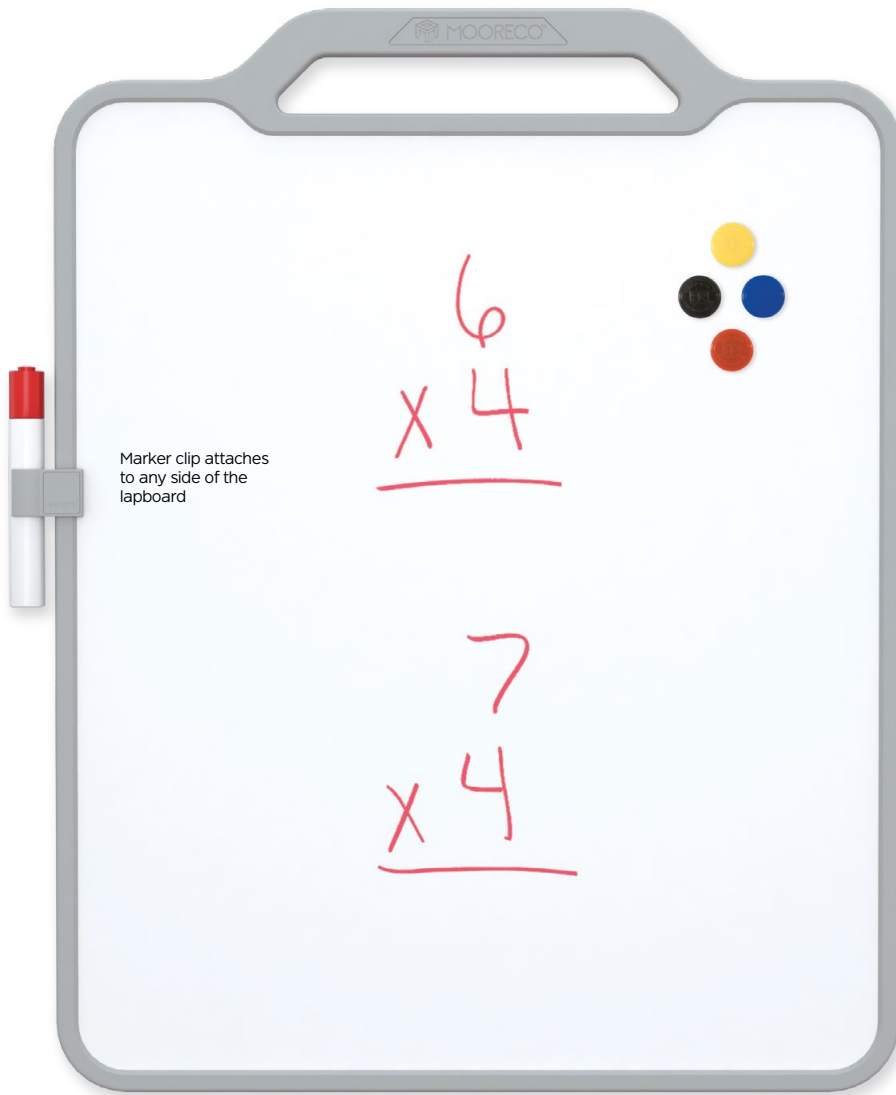

# COMPASS PORCELAIN STEEL LAPBOARD

Group learning and sharing made easy.

Porcelain lapboards are versatile and make learning fun.

MOORECO™

Single Docking Channel + Double Marker Tray

Double Docking Channel + Marker Tray

## COMPASS PORCELAIN STEEL LAPBOARD

- Group learning and sharing made easy. Porcelain lapboards are versatile, erasable, and make learning fun.
- Compact magnetic porcelain steel hand-held panels provide easy group communication and collaboration. Designed to work with a wide variety of accessories, giving you maximum flexibility for classroom activities and projects.
- Accessories include marker trays, marker clips, clamp mounts for desktop use (fit desktops from 3/4" to 1-3/4" thick), and wall mounts.
- **Please note:** The desktop clamp mount will only fit on the 72"W Compass Makerspace Table. The other sizes have too shallow an overhang to accommodate the mount.
- SCS Indoor Advantage Gold Certified.

PART NO.	ITEM	DIMENSIONS	SHIP WT.
<b>PRODUCT</b>			
70501	Porcelain Lapboard (set of 4)	23"H x 18"W x .5"D	16 lbs
<b>OPTIONAL ACCESSORIES</b>			
70502*	Docking Channel	2.3"H x 1.1"W x 6"D	2 lbs
70503*	Single Docking Channel + Double Marker Tray	2.2"H x 6"W x 6.5"D	2 lbs
70504*	Double Docking Channel + Marker Tray	2.2"H x 6"W x 4"D	2 lbs
70505*	Wall Mount	3.3"H x 7"W x 3"D	2 lbs
70506*	Marker Clip	1"H x 1.5"D	2 lbs
70507*	Desktop Clamp Mount	5.9"H x 6"W x 2.8"D	2 lbs