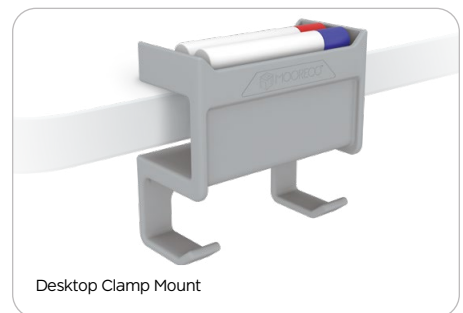

# COMPASS PORCELAIN STEEL LAPBOARD

Group learning and sharing made easy.

Porcelain lapboards are versatile and make learning fun.

MOORECO™

Single Docking Channel + Double Marker Tray

Double Docking Channel + Marker Tray

Wall Mount

Desktop Clamp Mount

## COMPASS PORCELAIN STEEL LAPBOARD

- Group learning and sharing made easy. Porcelain lapboards are versatile, erasable, and make learning fun.
- Compact magnetic porcelain steel hand-held panels provide easy group communication and collaboration. Designed to work with a wide variety of accessories, giving you maximum flexibility for classroom activities and projects.
- Accessories include marker trays, marker clips, clamp mounts for desktop use (fit desktops from 3/4" to 1-3/4" thick), and wall mounts.
- **Please note:** The desktop clamp mount will only fit on the 72"W Compass Makerspace Table. The other sizes have too shallow an overhang to accommodate the mount.
- SCS Indoor Advantage Gold Certified.