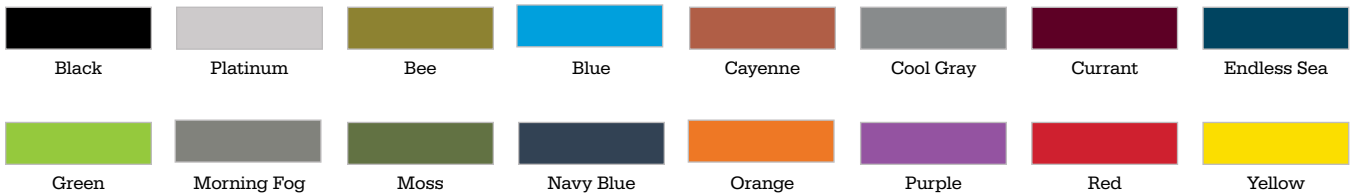

Colored Edge Bands:

Laminate finishes and edge bands on this page are available with standard lead times.

MOORECO™

MOORECO INC
2885 Lorraine Avenue | Temple, TX 76501
p: 800.749.2258 | f: 866.888.7483
moorecoinc.com