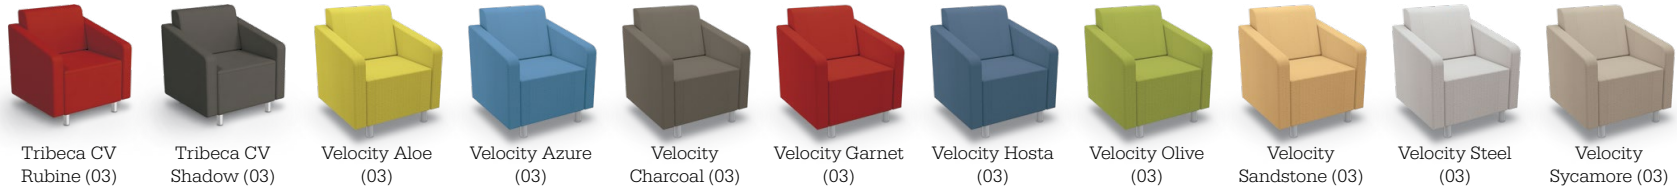

Etch Flame
(02)

Etch Grape
(02)

Etch Lime
(02)

Etch Mango
(02)

Etch Marigold
(02)

Coated Fabrics (Grade 03):

Tribeca CV Rubine (03) Tribeca CV Shadow (03) Velocity Aloe (03) Velocity Azure (03) Velocity Charcoal (03) Velocity Garnet (03) Velocity Hosta (03) Velocity Olive (03) Velocity Sandstone (03) Velocity Steel (03) Velocity Sycamore (03)