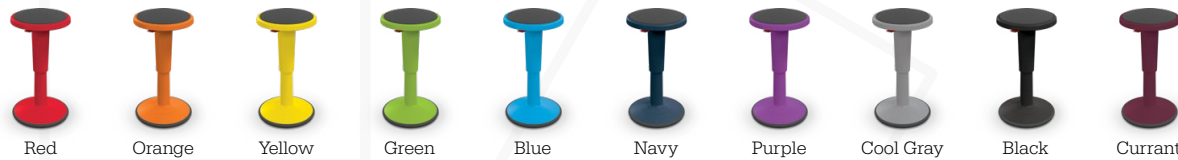

Scan the QR code above or visit moorecoinc.com/materials to view our full library of updated materials and finishes

Hierarchy Seating:

Hierarchy seating bases available in platinum or chrome:  
Availability varies based on chair style and size.

In Stock:

Hierarchy Grow Stool®:

In Stock:

Extended Lead Times + MOQs:

Hierarchy Flipz Stool:

In Stock:

Extended Lead Times + MOQs:

Akt Seating: