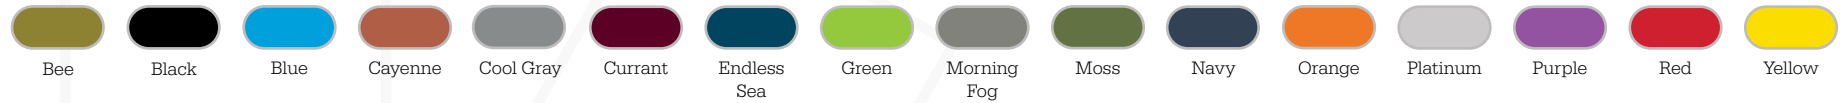

Stock Laminate *(available at normal lead times)*

Whiteboard laminate is not available with matching edge band. Please select from the other edge bands in this guide.

Matching Edge Band *(available at normal lead times)*

Stock Colored Edge Band *(available at normal lead times)*

Standard Laminate *(available at extended lead times)*

Matching Edge Band *(available at extended lead times)*

Glass Board Colors:

In Stock:

Extended Lead Times + MOQs:

Colored Cork Tackboard Options:

In Stock:

Extended Lead Times + MOQs:

Tackboard Options:

In Stock:

*Low Iron White carries an upcharge

Graded-In QuickShip Fabrics (available to ship within 10 days on select graded-in products)