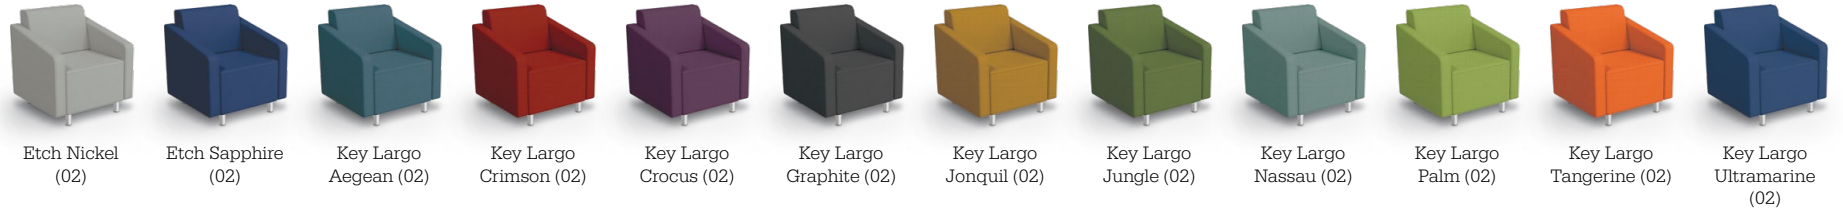

Etch Flame
(02)

Etch Grape
(02)

Etch Lime
(02)

Etch Mango
(02)

Etch Marigold
(02)

Coated Fabrics (Grade 03):

Tribeca CV Rubine (03) Tribeca CV Shadow (03) Velocity Aloe (03) Velocity Azure (03) Velocity Charcoal (03) Velocity Garnet (03) Velocity Hosta (03) Velocity Olive (03) Velocity Sandstone (03) Velocity Steel (03) Velocity Sycamore (03)

Coated Fabrics (Grade 04):

Mogul EPU Boss (04) Mogul EPU Bullseye (04) Mogul EPU Deal (04) Mogul EPU Envy (04) Mogul EPU Finance (04) Mogul EPU Flare (04) Mogul EPU Payroll (04) Mogul EPU Profit (04) Mogul EPU Tops (04)