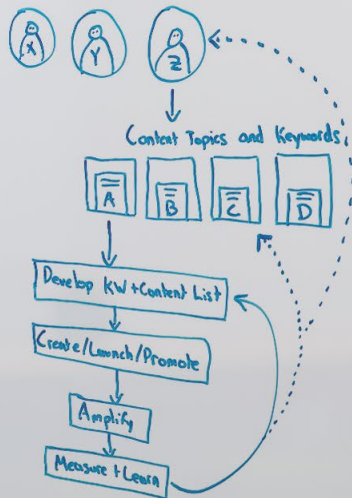

Customer/Profile Universe