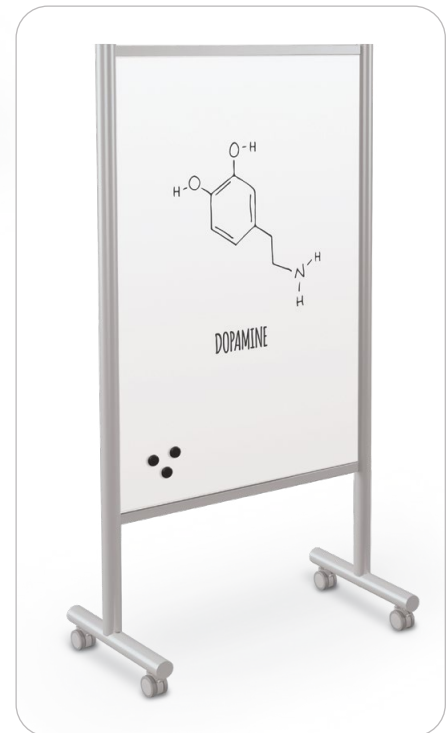

Inklüd™ Visual Communication

inklüd
BY MOORECO

Inklüd™ Mobile Whiteboard

The newest addition to the Inklüd family, the Inklüd Mobile Whiteboard adds even more seamless function to your work and learning spaces. With this series of sleek and stylish boards, you get mobile dry erase space, facilitate group learning, and even create private work areas.

Featuring anodized tubular platinum aluminum trim that coordinates seamlessly with other members of the Inklüd family, the mobile whiteboard comes with a magnetic porcelain steel surface to fit any need or environment, from corporate to classroom.

Double-sided dry erase porcelain whiteboard writing surfaces provide optimal performance and durability, and is available in two sizes.

Each mobile board includes a handy magnetic marker tray that holds up to 12 markers. The tray features a strong magnet, ensuring your tray stays in place. Magnetic ganging clips are also included, making joining the boards in your desired position easy.

Wide base design provides stability, and heavy duty locking casters give you easy mobility.

SEO Do In Their
Work?

Many consultants and SEO
folks at larger companies w/
distinct projects will work
this way