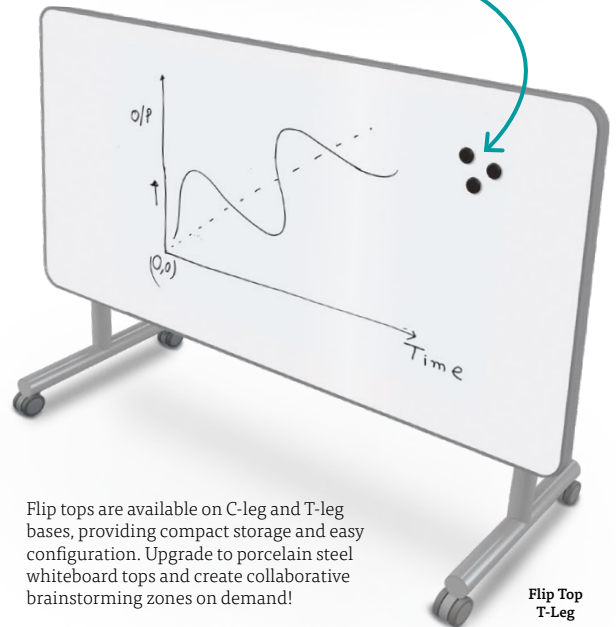

All bases are available in three fixed heights (X-base shown above). Add flexibility with an adjustable height base available in all but the pedestal base.

Choose from floor safe nylon glides or dual-wheel casters (two locking) on all C-leg, T-leg, and X-base tables. Optional grommets available on all tabletops.

New squircle shape provides a rounded contour with ample tabletop space for collaboration or socialization.

Pedestal bases maximize room under the table for extra seat and leg space.

Squircle Pedestal Base

High end porcelain steel top option provides superior durability, easy erasability, and accepts magnets.

Flip tops are available on C-leg and T-leg bases, providing compact storage and easy configuration. Upgrade to porcelain steel whiteboard tops and create collaborative brainstorming zones on demand!