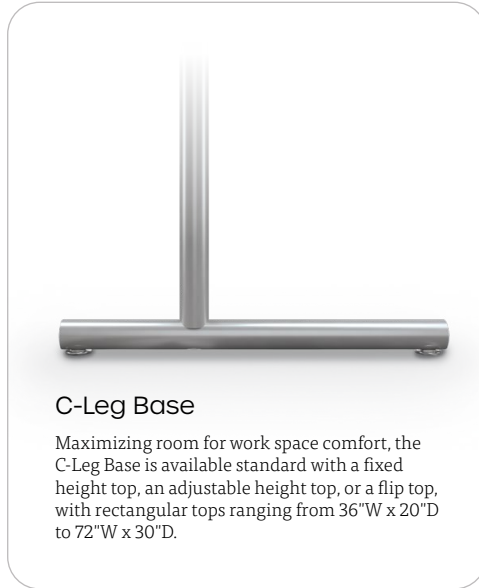

Markerboard*

*Markerboard not available with
matching edge band.

Base Styles:

C-Leg Base

Maximizing room for work space comfort, the C-Leg Base is available standard with a fixed height top, an adjustable height top, or a flip top, with rectangular tops ranging from 36"W x 20"D to 72"W x 30"D.

T-Leg Base

Stable and versatile enough for any function, the T-Leg Base is available standard with a fixed height top, an adjustable height top, or a flip top, with rectangular tops ranging from 36"W x 20"D to 72"W x 30"D.

X-Base

Useful in instructional or social settings, the X-Base is available standard with a fixed height top or an adjustable height top, in either round or square shapes from 30" to 42" diameter.

Round top shape is
paired with a round
pedestal base