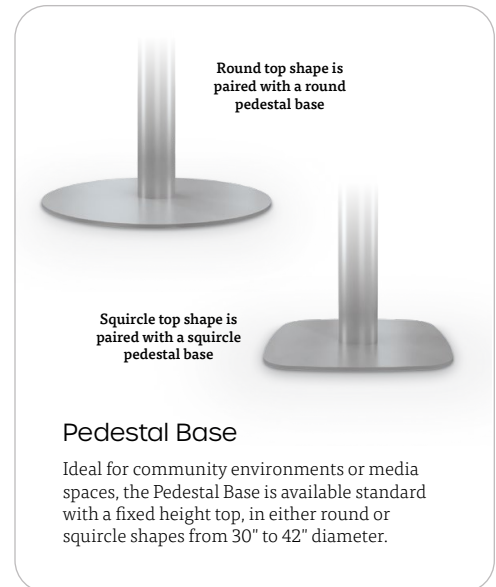

Markerboard*

*Markerboard not available with
matching edge band.

Base Styles:

C-Leg Base

Maximizing room for work space comfort, the C-Leg Base is available standard with a fixed height top, an adjustable height top, or a flip top, with rectangular tops ranging from 36"W x 20"D to 72"W x 30"D.

T-Leg Base

Stable and versatile enough for any function, the T-Leg Base is available standard with a fixed height top, an adjustable height top, or a flip top, with rectangular tops ranging from 36"W x 20"D to 72"W x 30"D.

X-Base

Useful in instructional or social settings, the X-Base is available standard with a fixed height top or an adjustable height top, in either round or square shapes from 30" to 42" diameter.

Round top shape is
paired with a round
pedestal base

Squirele top shape is
paired with a squirele
pedestal base

Pedestal Base

Ideal for community environments or media spaces, the Pedestal Base is available standard with a fixed height top, in either round or squirele shapes from 30" to 42" diameter.