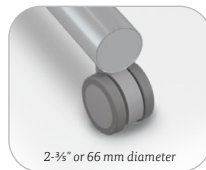

Inklüd™ Table Options:

	Fixed Height	Adjustable Height	Flip Top	Top Sizes	Grommet Available	Casters or Glides
 C-Leg	29" | 36" | 42"	26"H to 36"H	Yes (29" or 36")	36" × 20" to 72" × 30"	Yes	Yes (glides only on flip top)
 T-Leg	29" | 36" | 42"	26"H to 36"H	Yes	36" × 20" to 72" × 30"	Yes	Yes (glides only on flip top)
 X-Base	29" | 36" | 42"	26"H to 36"H	—	30" | 36" | 42" Round or Square	Yes	Yes
 Round Pedestal	29" | 36" | 42"	—	—	30" | 36" | 42" Round	Yes	—
 Squircle Pedestal	29" | 36" | 42"	—	—	30" | 36" | 42" Squircle	Yes	—

All bases are available in three fixed heights (X-base shown above). Add flexibility with an adjustable height base available in all but the pedestal base.

Choose from floor safe nylon glides or dual-wheel casters (two locking) on all C-leg, T-leg, and X-base tables. Optional grommets available on all tabletops.

New squircle shape provides a rounded contour with ample tabletop space for collaboration or socialization.

Pedestal bases maximize room under the table for extra seat and leg space.

High end porcelain steel top option provides superior durability, easy erasability, and accepts magnets.

Flip tops are available on C-leg and T-leg bases, providing compact storage and easy configuration. Upgrade to porcelain steel whiteboard tops and create collaborative brainstorming zones on demand!