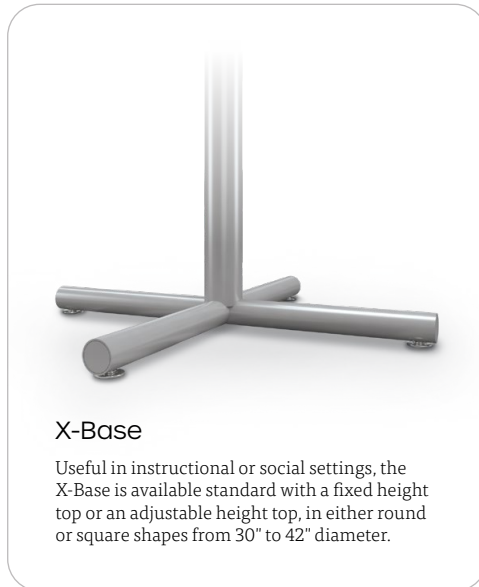

Markerboard*

*Markerboard not available with
matching edge band.

Base Styles:

C-Leg Base

Maximizing room for work space comfort, the C-Leg Base is available standard with a fixed height top, an adjustable height top, or a flip top, with rectangular tops ranging from 36"W x 20"D to 72"W x 30"D.

T-Leg Base

Stable and versatile enough for any function, the T-Leg Base is available standard with a fixed height top, an adjustable height top, or a flip top, with rectangular tops ranging from 36"W x 20"D to 72"W x 30"D.

X-Base

Useful in instructional or social settings, the X-Base is available standard with a fixed height top or an adjustable height top, in either round or square shapes from 30" to 42" diameter.

Round top shape is
paired with a round
pedestal base