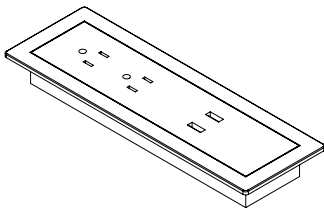

Sofa - Armless
LYSOFNNA

32"H x 78"W x 29"D

Sofa - Left Arm
LYSOFLNA

32"H x 85.5"W x 29"D

Sofa - Right Arm
LYSOFRNA

32"H x 85.5"W x 29"D

Sofa - Both Arms
LYSOFBNA

32"H x 93"W x 29"D

Single Table
LYCSTNNA

18"H x 29"W x 29"D

POWER OPTIONS:

Face-Up Electrical

Pop-Up Electrical

Under Seat Electrical

Pop-Up Grommet Electrical

FABRIC OPTIONS: