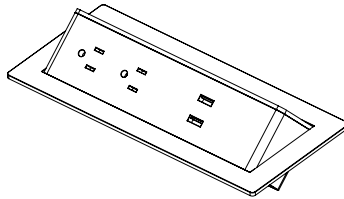

Single Table
LYCSTNNA

18"H x 29"W x 29"D

POWER OPTIONS:

Face-Up Electrical

Pop-Up Electrical

Under Seat Electrical

Pop-Up Grommet Electrical

FABRIC OPTIONS: