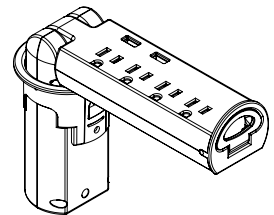

Single Table
LYCSTNNA

18"H x 29"W x 29"D

POWER OPTIONS:

Face-Up Electrical

Pop-Up Electrical

Under Seat Electrical

Pop-Up Grommet Electrical

FABRIC OPTIONS: