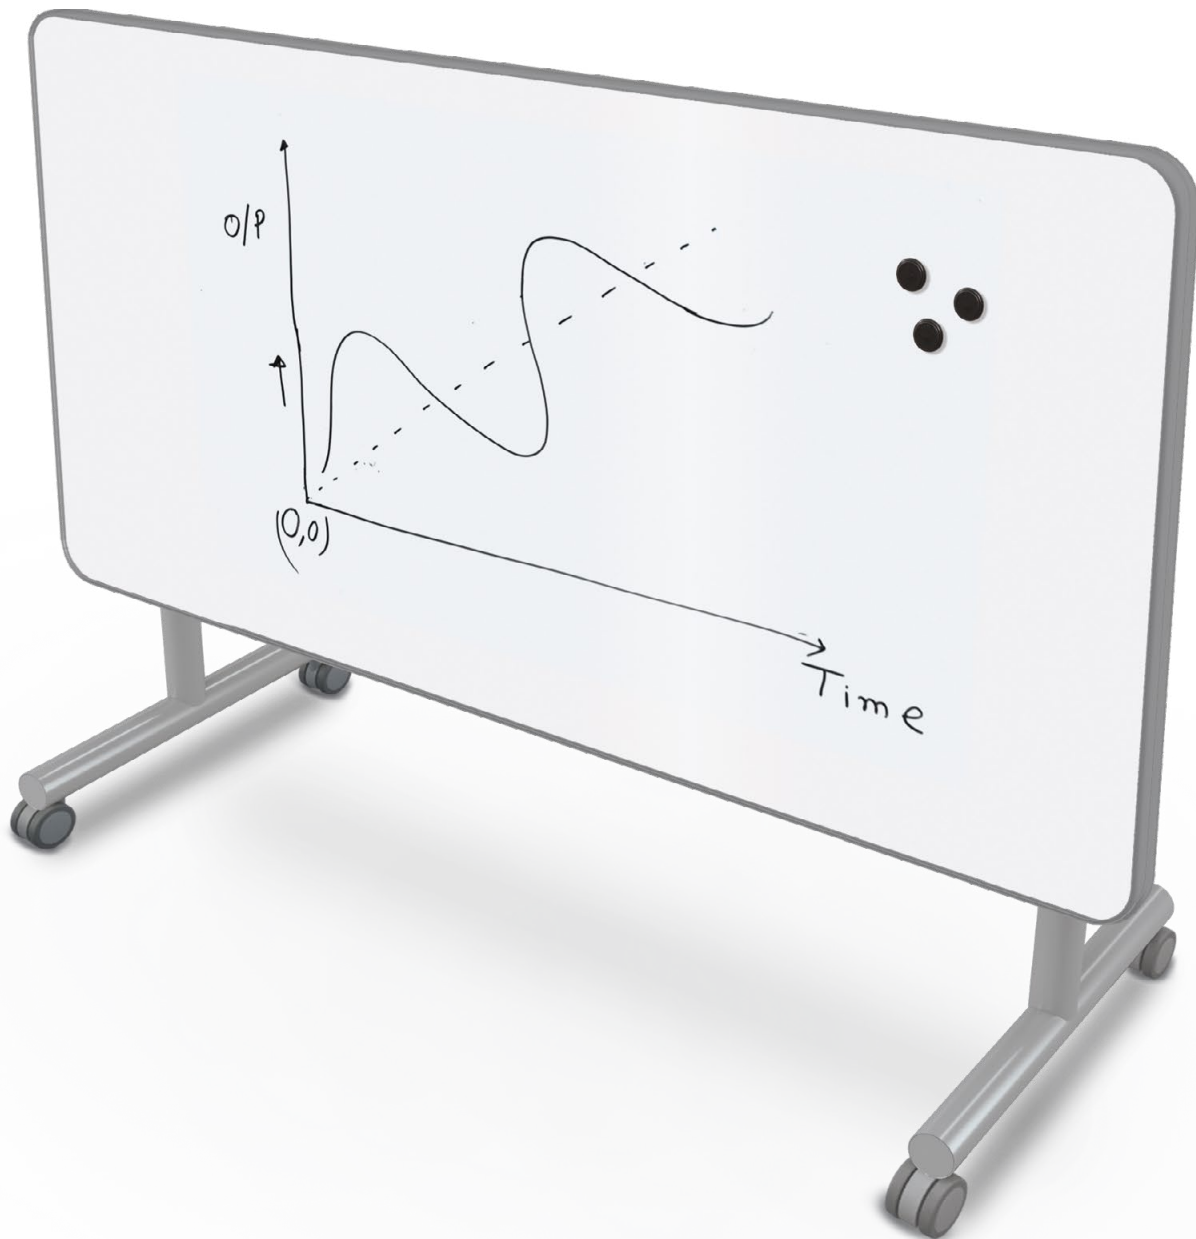

INKLÜD™ TABLE

+ Porcelain Steel Top

Inspire. Involve. Inklüd.

Cultivate inclusivity and encourage autonomy with a collection of flexible, multi-use tables.

MOORECO™

INKLÜD™ TABLE + PORCELAIN STEEL TOP

- Empower users to maximize their productivity with the versatile line of Inklüd tables. A practical solution for middle school, higher education, and commercial use, the sleek, simple profile suits any environment.
- Flip top tables feature a mechanism engineered for superior usability, with smooth one hand operation, two-degree adjustability that stops within the range once the lever is released with no sudden dropping, and securely locks in place in all locking positions.
- Now available with a porcelain steel whiteboard top, the Inklüd table surface provides plenty of space for writing or planning, all on a unitized frame for improved structural strength and stability.
- Porcelain steel whiteboard provides space for doodling, jotting down notes and ideas, and brainstorming. Surface accepts magnets for even more versatility.
- Porcelain reduces ambient reflection and glare over standard HPL markerboard, providing a more comfortable to use writing surface. Porcelain also has superior erasability, and comes with a lifetime guarantee.
- Tests show our 24-gauge porcelain is more than twice as hard, and twice as scratch-resistant as laminate, reducing dents, dings, and other damage. Surface is also 5.5 times more wear-resistant than laminate.
- Erasability is more than twice as good on a porcelain surface versus laminate dry erase surface, and holds up to use, showing better erasability over time.
- Porcelain resists delamination, keeping dry erasability intact for the life of the desk.
- Comes with molded polypropylene edge banding. Edge is slightly raised for a fully encapsulated top, ensuring steel will not rust.
- SCS Indoor Advantage Gold Certified.