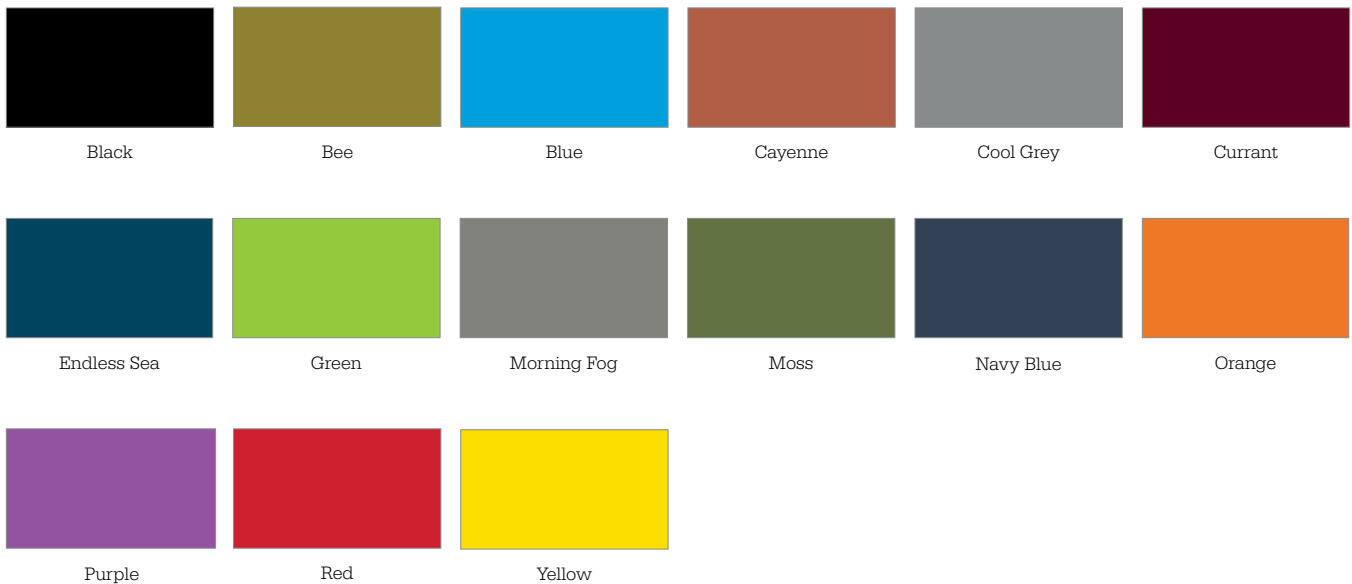

I. Maxi H3 82-95

J. Grande 95-96

Colors & Finishes

Stock Laminate + Matching Edge Band Options:

Colored Edge Band / Side Panel Options:

Compass H1 Cabinets

The lowest height Compass Cabinets, the H1 are the lightest and most compact cabinets, ideal for smaller or more crowded spaces.