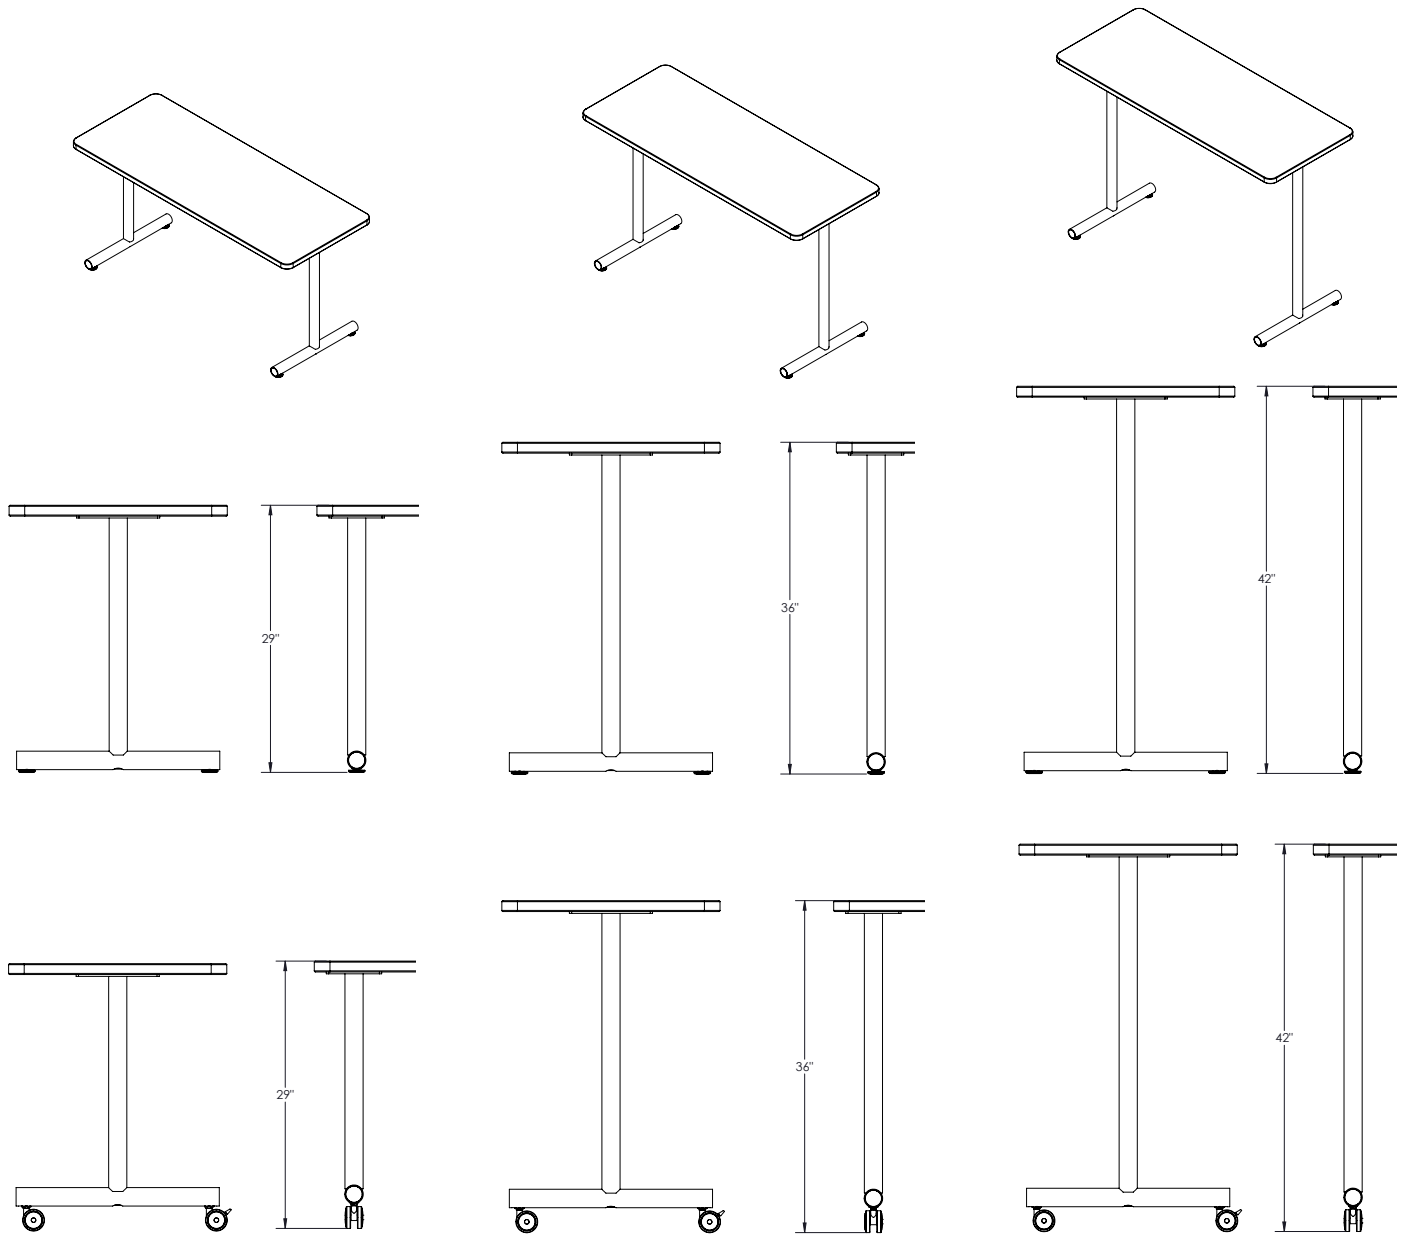

FIXED HEIGHT T-LEG BASES:

The legs and feet are 2" diameter x .2" wall thickness powder coated steel which bolt together with a M12 bolt. The 5mm steel powder coated work surface plate bolts to the legs with 4-M6 machine screws. #10 wood screws secure the work surface plate to the top surface. Inklüd tables have either 60mm wheel casters or floor glides that have 3/4" height adjustment range for leveling, and a 3/8"-16 threaded stem. Each caster pack will have 2 locking and 2 non-locking casters.

ADJUSTABLE HEIGHT C-LEG:

Adjustment range for caster tables is from 26"-36" in 1" increments & 23 1/2" - 33-1/2" on glide tables. Two M8 x 1.25 set screws with an allen drive are used to tighten the leg insert at the desired height.

OPTIONS / ACCESSORIES:

Choose black or gray 2" plastic grommets for cord management.

COMPLIANCE:

SCS Indoor Advantage Gold certified.

All Inklüd Tables pass BIFMA table and leg static load tests as well as leg pull test requirements.

FIXED HEIGHT T-LEG DIMENSIONS:

ADJUSTABLE HEIGHT T-LEG DIMENSIONS:

TOP SIZES:

36 x 20"

36 x 24"

36 x 30"

48 x 20"

48 x 24"