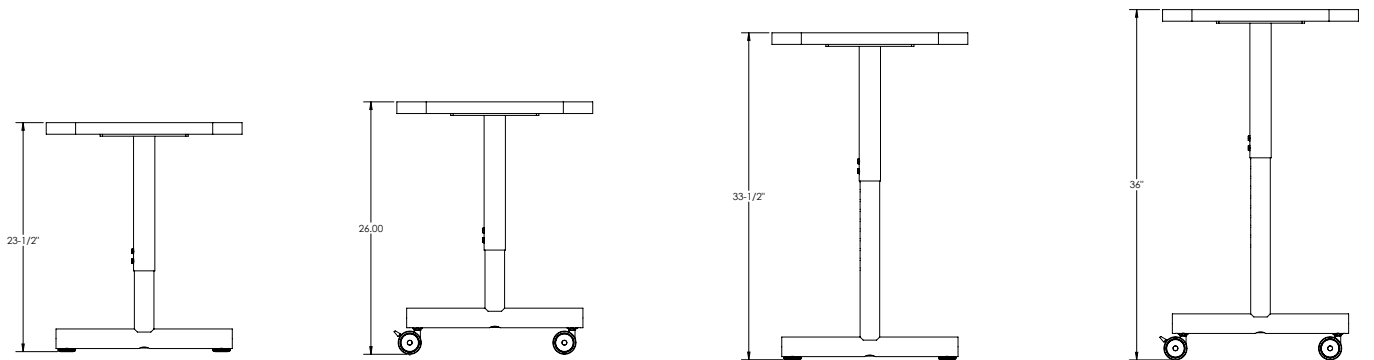

ADJUSTABLE HEIGHT C-LEG:

Adjustment range for caster tables is from 26"-36" in 1" increments & 23 1/2" - 33-1/2" on glide tables. Two M8 x 1.25 set screws with an allen drive are used to tighten the leg insert at the desired height.

FIXED HEIGHT T-LEG DIMENSIONS:

ADJUSTABLE HEIGHT T-LEG DIMENSIONS:

TOP SIZES:

36 x 20"

36 x 24"

36 x 30"

48 x 20"

48 x 24"