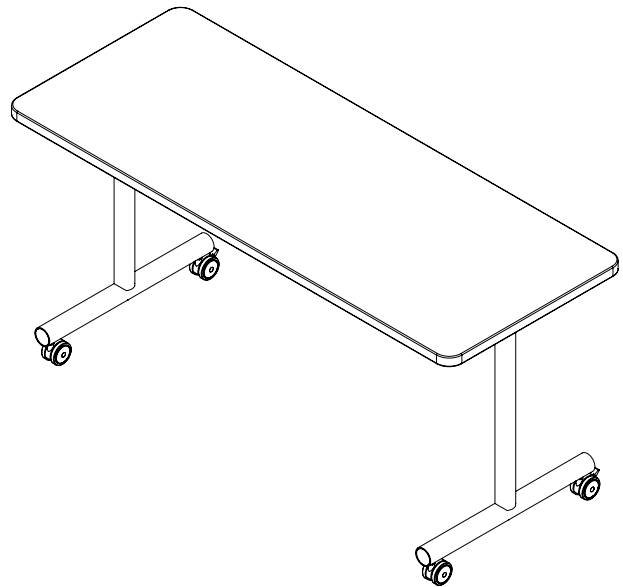

Inklüd Table - T-Leg

Part Number(s): IN1TXS0AXX-XXXX-XX, IN2TXS0AXX-XXXX-XX, IN3TXS0AXX-XXXX-XX, IN4TXS0AXX-XXXX-XX, IN1TXFOAXX-XXXX-XX, IN2TXFOAXX-XXXX-XX, IN3TXFOAXX-XXXX-XX

TOP:

The top is made of 1 1/8" Particleboard Core with 3mm Flat Vinyl Edge. The work surface is constructed of a particleboard core with high-pressure laminate (HPL) top surface and phenolic backer sheet for balanced construction.

FIXED HEIGHT T-LEG BASES:

The legs and feet are 2" diameter x .2" wall thickness powder coated steel which bolt together with a M12 bolt. The 5mm steel powder coated work surface plate bolts to the legs with 4-M6 machine screws. #10 wood screws secure the work surface plate to the top surface. Inklüd tables have either 60mm wheel casters or floor glides that have 3/4" height adjustment range for leveling, and a 3/8"-16 threaded stem. Each caster pack will have 2 locking and 2 non-locking casters.

ADJUSTABLE HEIGHT C-LEG:

Adjustment range for caster tables is from 26"-36" in 1" increments & 23 1/2" - 33-1/2" on glide tables. Two M8 x 1.25 set screws with an allen drive are used to tighten the leg insert at the desired height.

FIXED HEIGHT T-LEG DIMENSIONS:

ADJUSTABLE HEIGHT T-LEG DIMENSIONS:

TOP SIZES:

36 x 20"

36 x 24"

36 x 30"

48 x 20"

48 x 24"