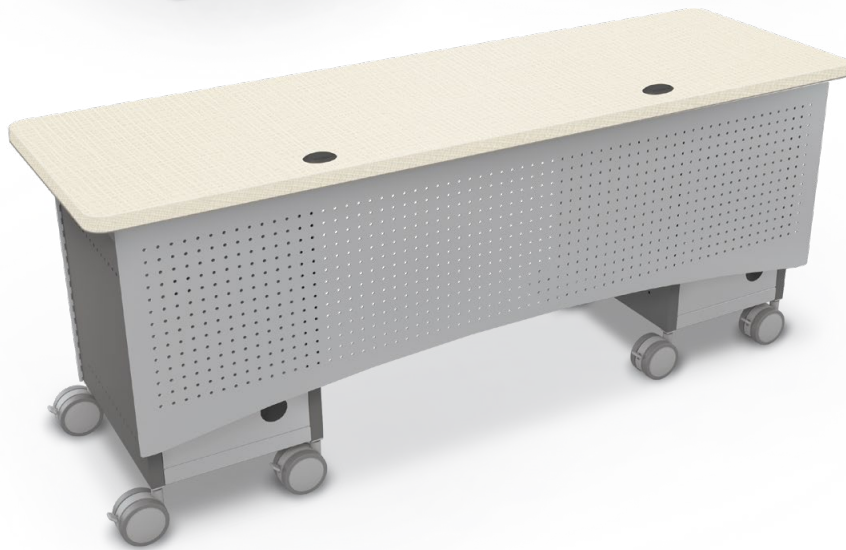

COMPASS DUAL CABINET TEACHER DESK

Empowering teachers to think, create, and do!

Be a part of your students' hands-on learning with these mobile desks.

COMPASS DUAL CABINET TEACHER DESK

- Ideal for the teacher who gets hands-on with students in maker spaces or other learning labs, the Compass Dual Cabinet Teacher Desk is designed to be used on the go, pre-built with the most popular and useful customization options.
- Available with a generous 72"W x 24"D work surface, The Compass Dual Cabinet Teacher Desk is ideal for working with students and keeping on top of other tasks.
- Top is available in three standard laminate finishes with matching edge band for a clean and cohesive appearance.
- Dual cabinet pedestals are available in identical pairs, with your choice of 3" totes or storage shelves as filling. Locking doors keep your information and equipment secure (available keyed randomly or keyed alike) with standard side panels in our crisp neutral Cool Gray finish.
- SCS Indoor Advantage Gold Certified.

TOP LAMINATES:

Grey Elm
(8201)

Fusion Maple
(7909)

Neutral Weft
(5875)

PART NO.	DESCRIPTION	DIMENSIONS	SHIP WT.
COMPASS DUAL CABINET TEACHER DESK			
CDDA1A1B2A1-2472-XXXX-XXXX	Keyed Random - (5) 3" Totes	29"H x 72"W x 24"D	000 lbs
CDDA1A1B5A1-2472-XXXX-XXXX	Keyed Alike - (5) 3" Totes	29"H x 72"W x 24"D	000 lbs
CDDA1A1B2D1-2472-XXXX-XXXX	Keyed Random - Shelves	29"H x 72"W x 24"D	000 lbs
CDDA1A1B5D1-2472-XXXX-XXXX	Keyed Alike - Shelves	29"H x 72"W x 24"D	000 lbs